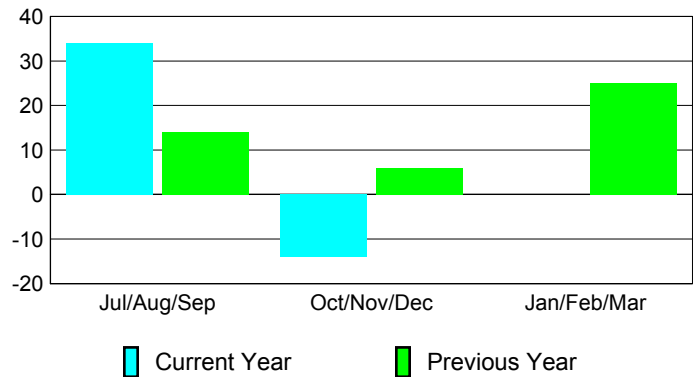

Membership Results
2012-2013

Membership
2011-2012

| Month | Net Memb Goal | Actual New Memb | Actual Dropped Memb | Gain/Loss of Memb | Gain/Loss of Memb |
|---------------|---------------|-----------------|---------------------|-------------------|-------------------|
| Jul/Aug/Sep | 10 | 65 | -31 | 34 | 14 |
| Oct/Nov/Dec | 32 | 24 | -38 | -14 | 6 |
| Jan/Feb/Mar | 10 | | | | 25 |
| Totals | 52 | 89 | -69 | 20 | 45 |

Membership Results 2012-2013

Goal, New, Dropped, Gain/Loss

Comparison of Membership Gain/Loss

Current Year Compared to the Previous Year

Gender Comparison 2012-2013

Jul/Aug/Sep

Oct/Nov/Dec

Jan/Feb/Mar