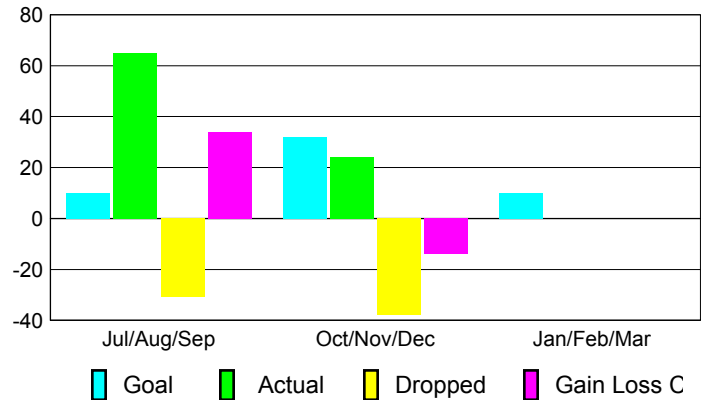

Membership Results 2012-2013

Goal, New, Dropped, Gain/Loss

Comparison of Membership Gain/Loss

Current Year Compared to the Previous Year